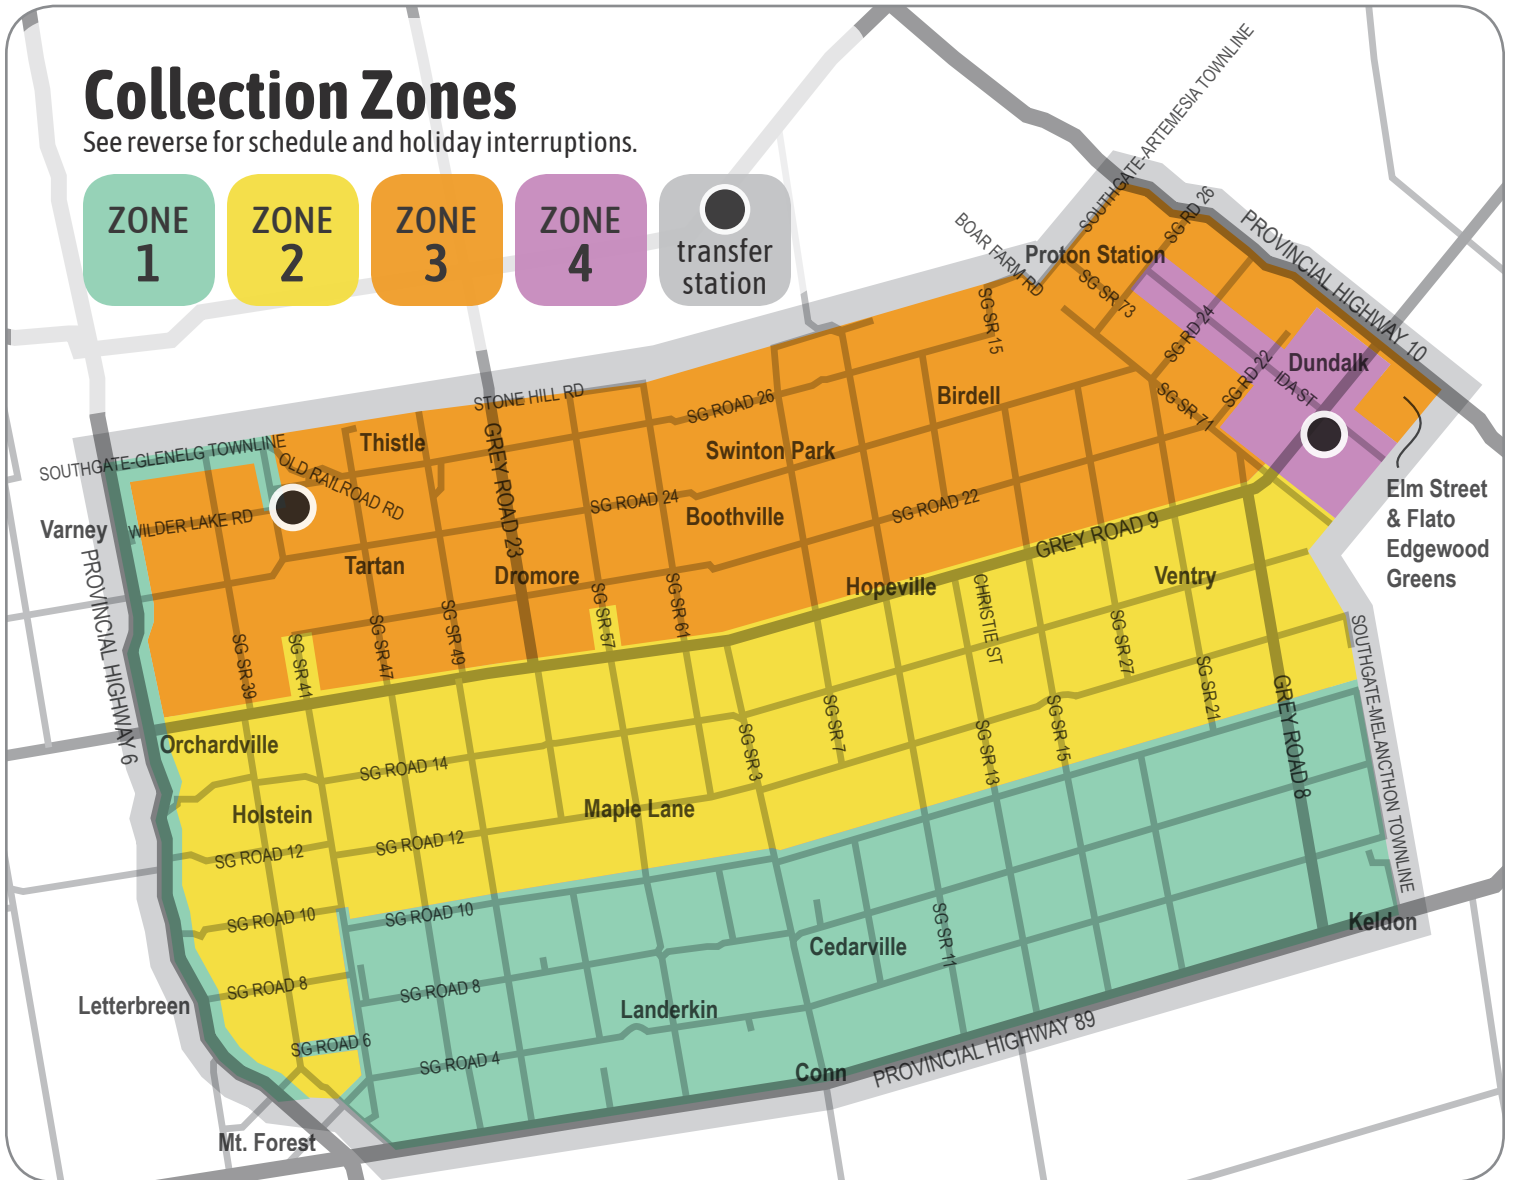

### NOVEMBER

	S	M	T	W	T	F	S
			1	2	3	4	5
	6	7	8	9	10	11	12
	13	14	15	16	17	18	19
	20	21	22	23	24	25	26
	27	28	29	30			

### DECEMBER

	S	M	T	W	T	F	S
					1	2	3
	4	5	6	7	8	9	10
	11	12	13	14	15	16	17
	18	19	20	21	22	23	24
	25	26	27	28	29	30	31

Not sure where it goes? Go to [www.SortSouthgate.ca](http://www.SortSouthgate.ca) to find out!

# Collection Zones

See reverse for schedule and holiday interruptions.

ZONE  
1
ZONE  
2
ZONE  
3
ZONE  
4
●  
transfer station

**Egremont Transfer Station**  
 413018 Southgate Sdrd 41, Egremont  
 Wednesday 10am - 3pm  
 Saturday 9am - 1pm