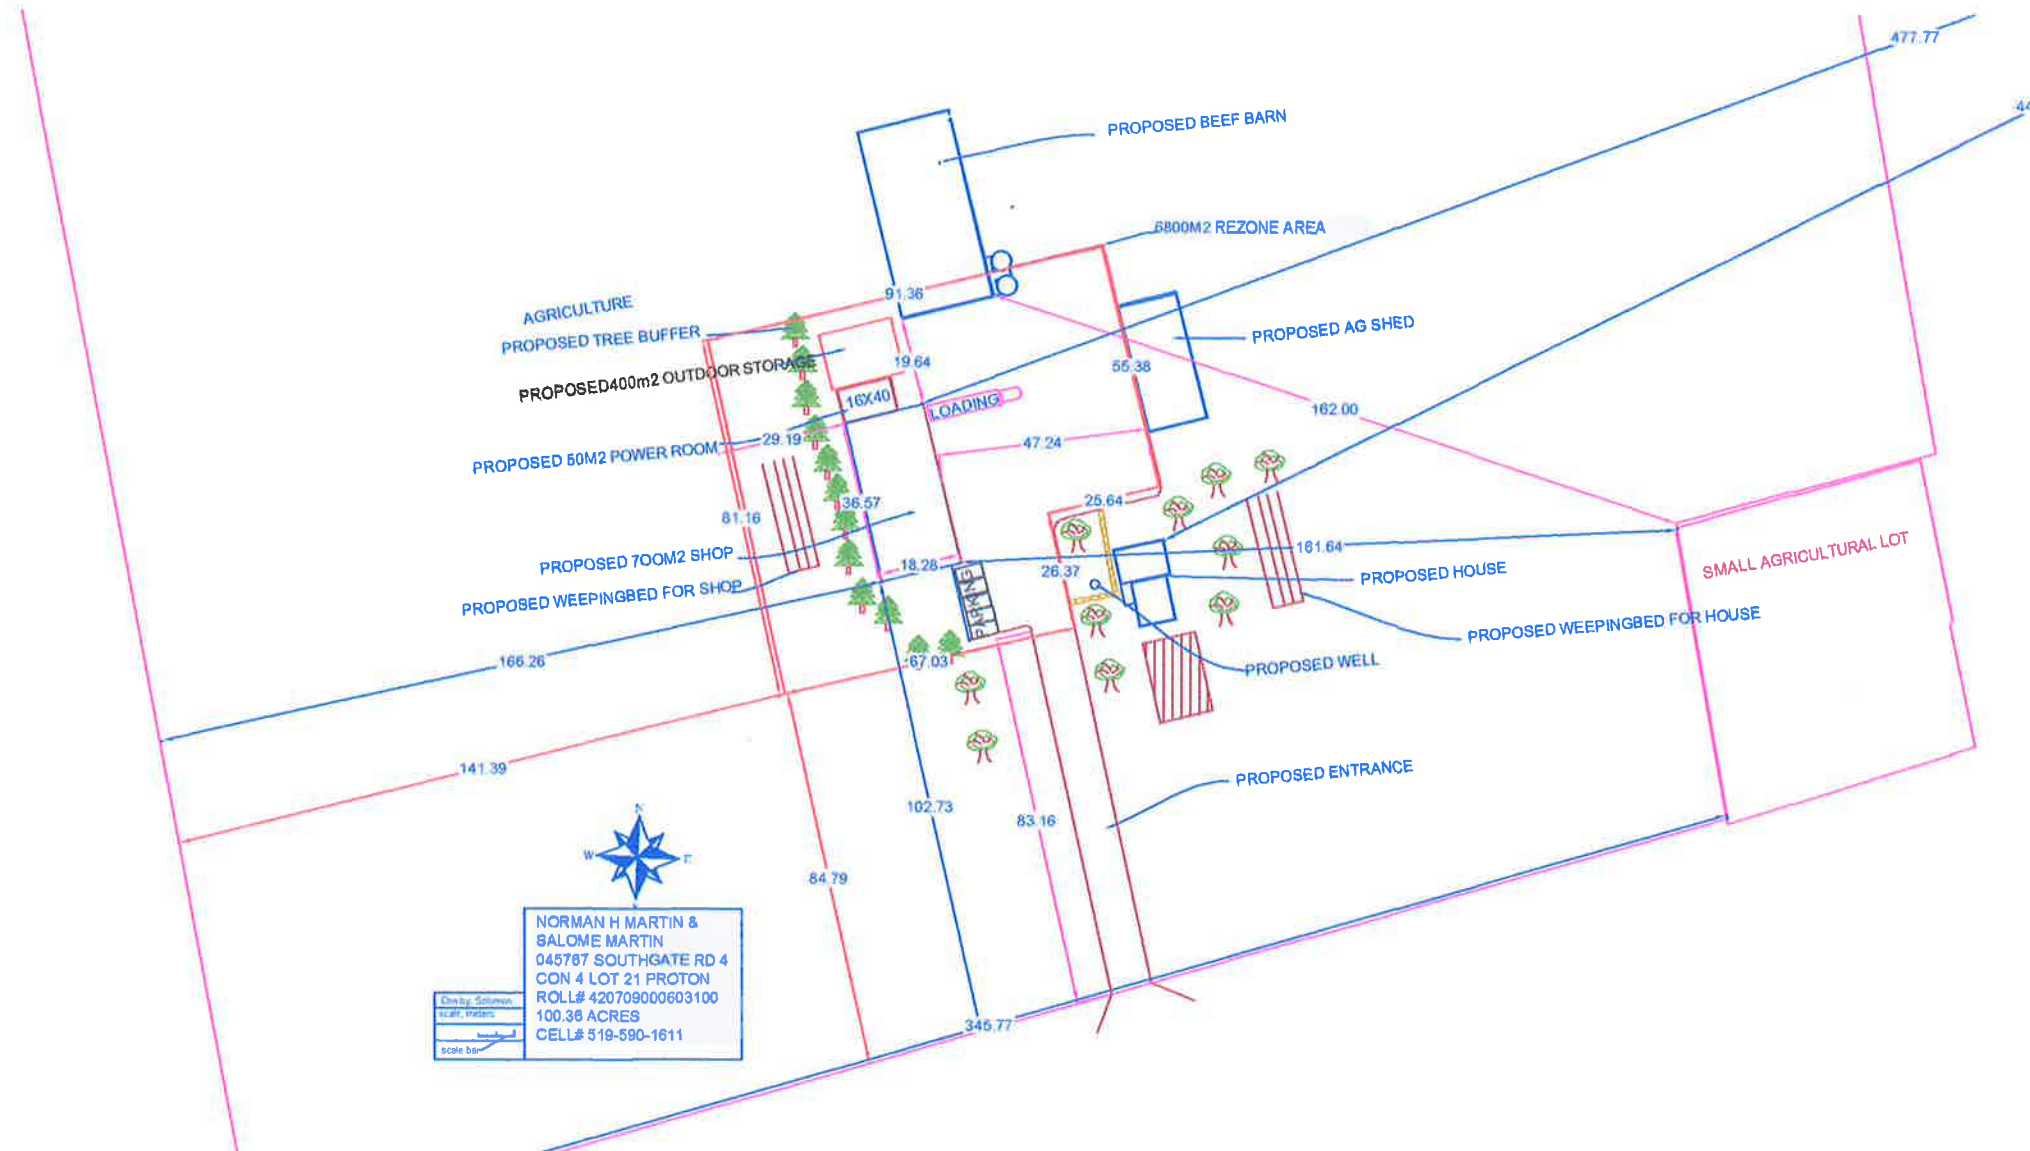

ICULTURE

NORMAN H MARTIN &
SALOME MARTIN
045787 SOUTHGATE RD 4
CON 4 LOT 21 PRONON
ROLL# 420709000603100
100.38 ACRES
CELL# 519-590-1611

Clwyd Solomon
Scale: meters
Scale bar

NORMAN H MARTIN &
SALOME MARTIN
045767 SOUTHGATE RD 4
CON 4 LOT 21 PRONON
ROLL# 420709000603100
100.38 ACRES
CELL# 519-590-1611

Southgate Road 04