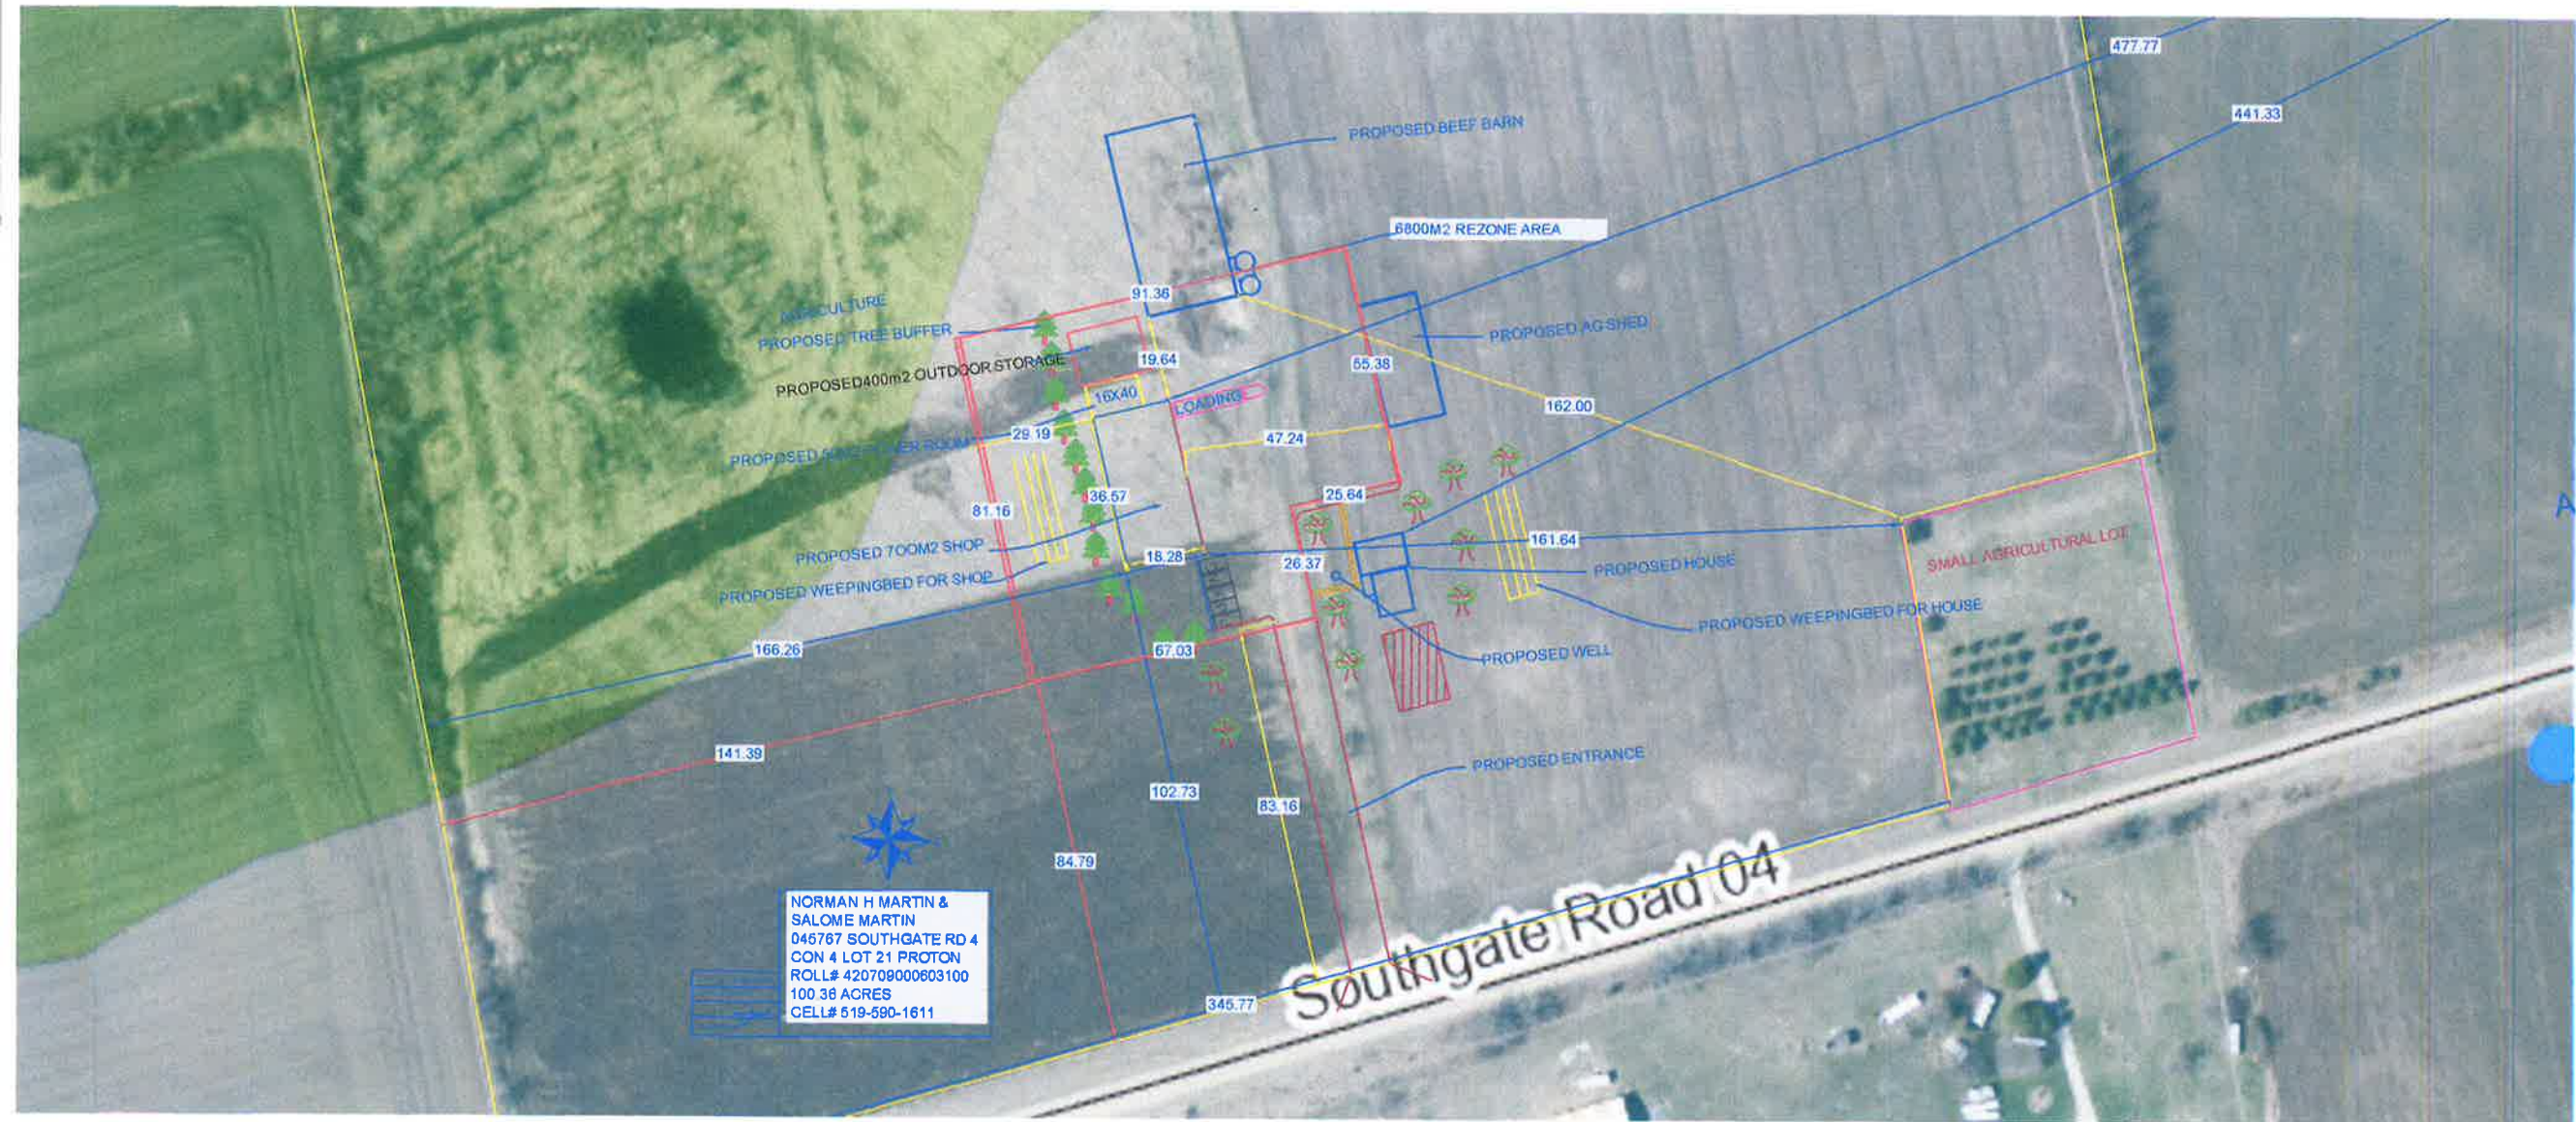

ICULTURE

NORMAN H MARTIN &
SALOME MARTIN
045787 SOUTHGATE RD 4
CON 4 LOT 21 PRONON
ROLL# 420709000603100
100.38 ACRES
CELL# 519-590-1611

Clwyd Solomon
Scale: meters
Scale bar

NORMAN H MARTIN &
SALOME MARTIN
045767 SOUTHGATE RD 4
CON 4 LOT 21 PRONON
ROLL# 420709000603100
100.38 ACRES
CELL# 519-590-1611

Southgate Road 04